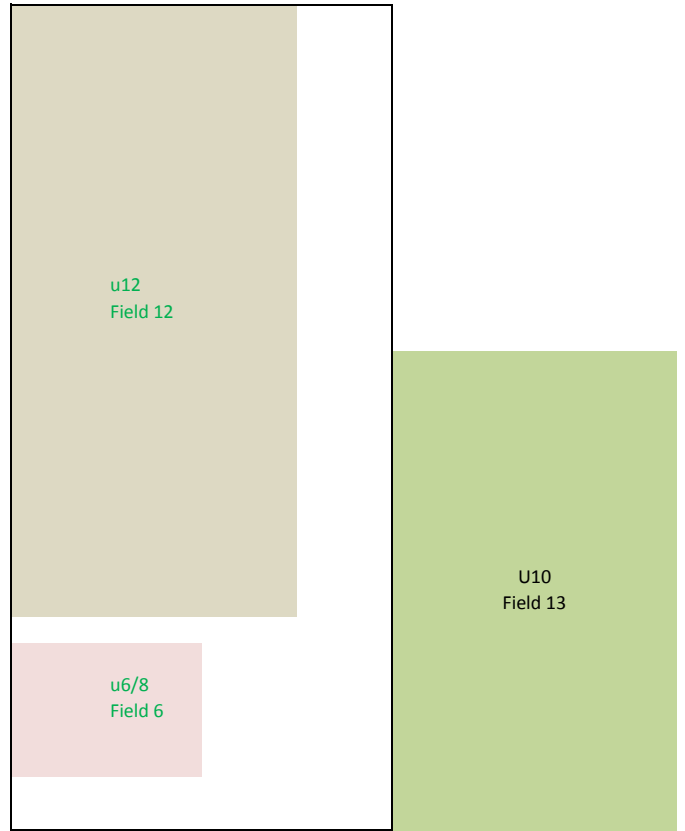

Andover High School - NMT field lay out 2010

west full field

middle full field

east full field

* not to scale

Tennis Court

Island